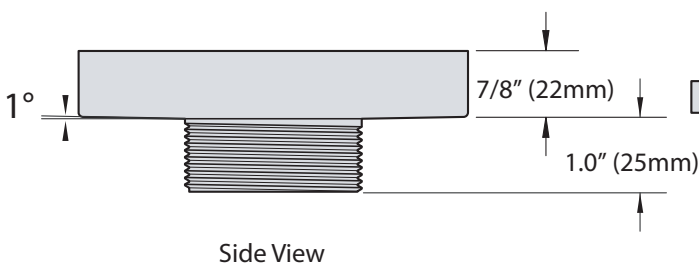

LINEAR DRAINS

P.O. Box 8064, Atlanta, GA 31106
p: 877.398.8110 f. 877.388.1239
e: sales@lineardrains.com
www.lineardrains.com

▶ 5" Stainless Steel Square Tile Drain

Finish = Satin Stainless
Part No.

TI-55-2