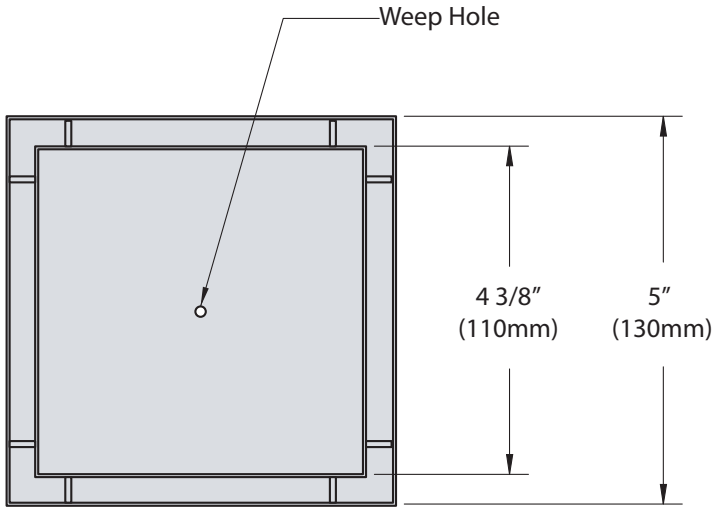

LINEAR DRAINS

P.O. Box 8064, Atlanta, GA 31106
p: 877.398.8110 f. 877.388.1239
e: sales@lineardrains.com
www.lineardrains.com

▶ 5" Stainless Steel Square Tile Drain

Finish = Satin Stainless
Part No.

TI-55-2