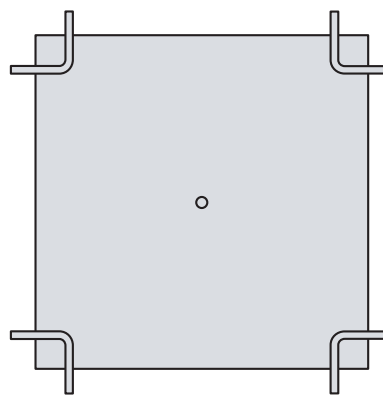

LINEAR DRAINS

P.O. Box 8064, Atlanta, GA 31106
p: 877.398.8110 f. 877.388.1239
e: sales@lineardrains.com
www.lineardrains.com

▶ 5" Stainless Steel Square Tile Drain

Finish = Satin Stainless
Part No.

TI-55-2