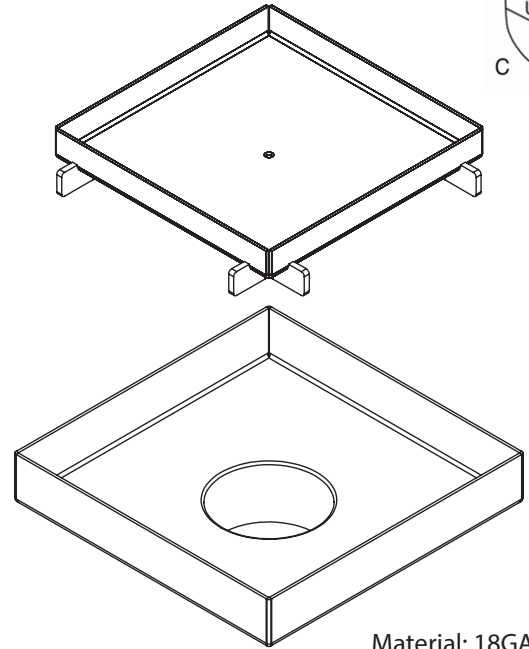

LINEAR DRAINS

P.O. Box 8064, Atlanta, GA 31106
p: 877.398.8110 f. 877.388.1239
e: sales@lineardrains.com
www.lineardrains.com

▶ 5" Stainless Steel Square Tile Drain

Finish = Satin Stainless
Part No.

TI-55-2