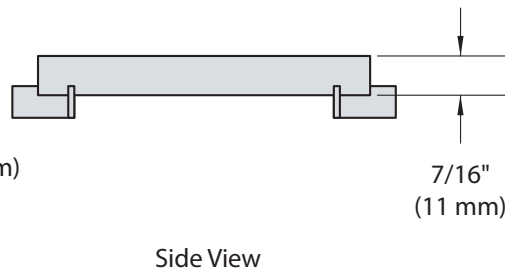

LINEAR DRAINS

P.O. Box 8064, Atlanta, GA 31106
p: 877.398.8110 f. 877.388.1239
e: sales@lineardrains.com
www.lineardrains.com

▶ 5" Stainless Steel Square Tile Drain

Finish = Satin Stainless
Part No.

TI-55-2