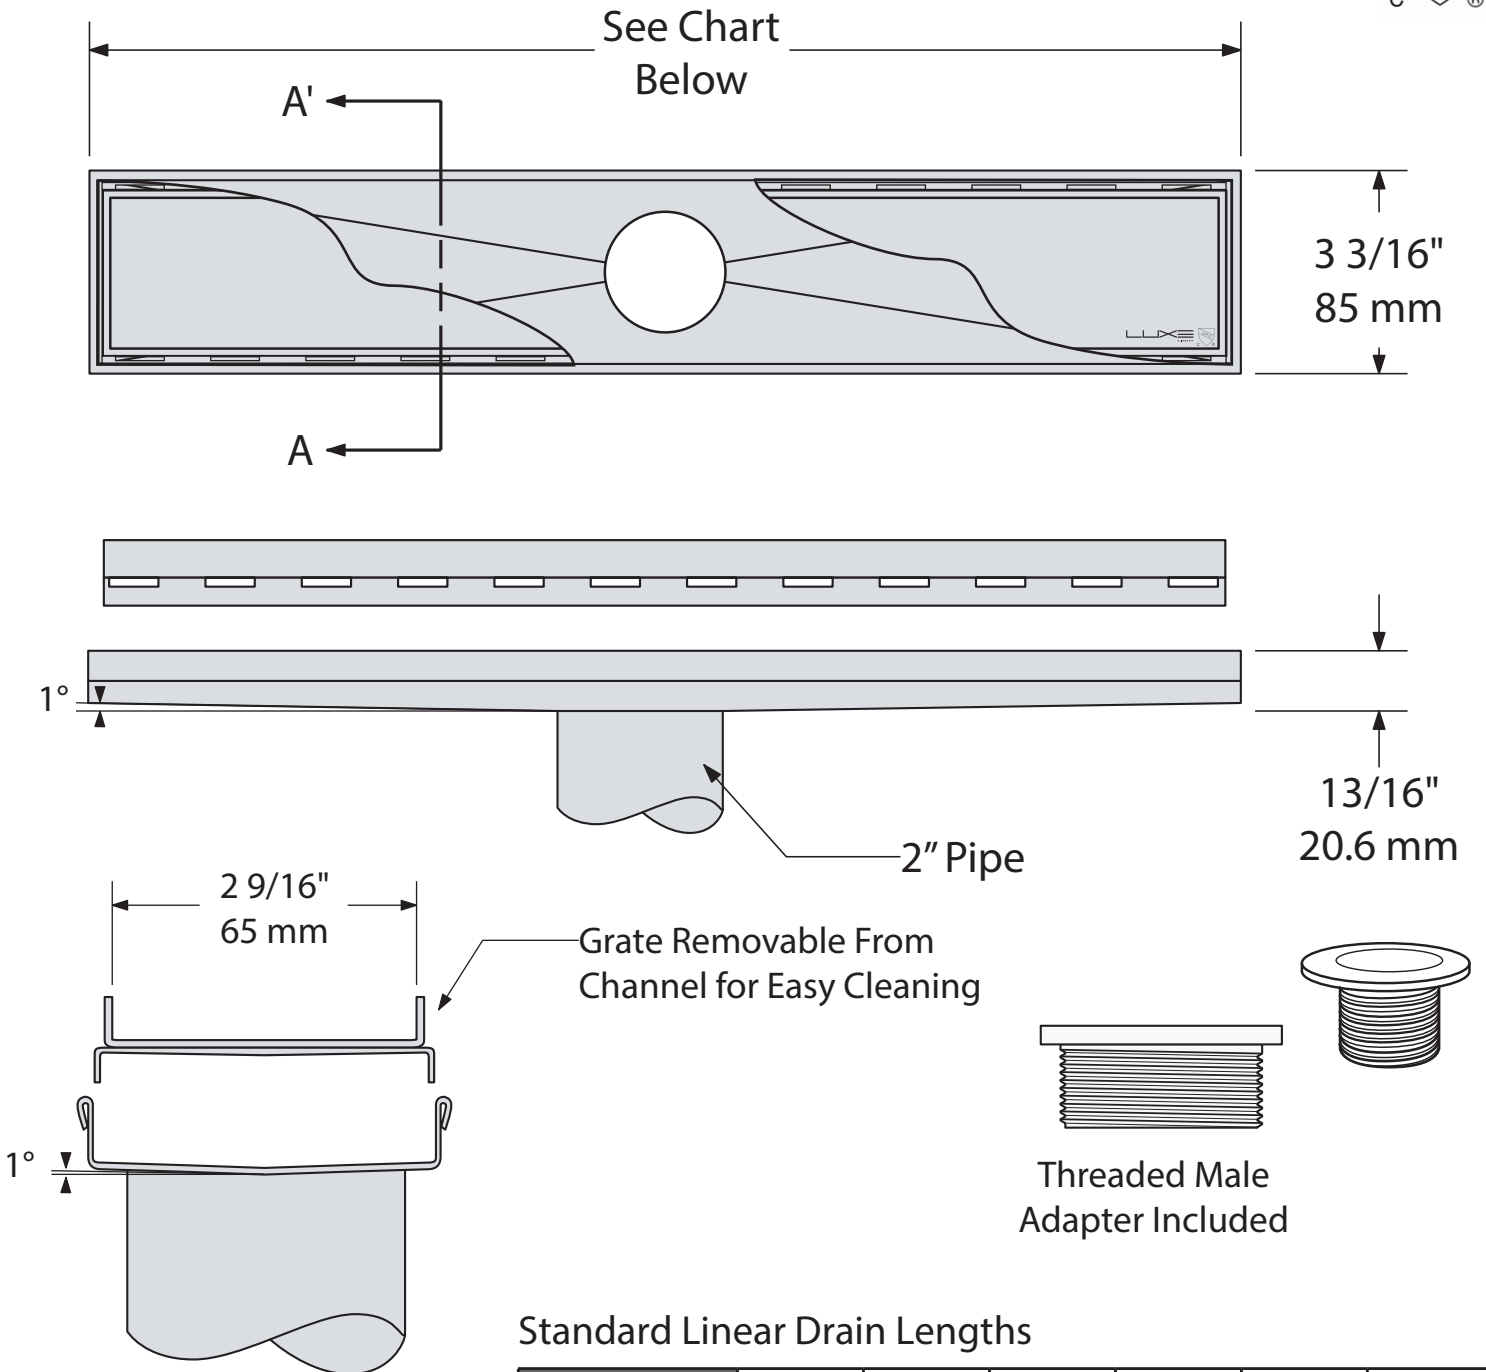

LINEAR DRAINS

P.O. Box 8064, Atlanta, GA 31106  
 p: 877.398.8110 f. 877.388.1239  
 e: sales@lineardrains.com  
 www.lineardrains.com

▶ Linear Shower Drain - Tile Insert

Section A-A'

Standard Linear Drain Lengths

Length (Inches)	26"	30"	36"	40"	48"	60"
Finish = Satin Stainless Part No.	TI-26	TI-30	TI-36	TI-40	TI-48	TI-60